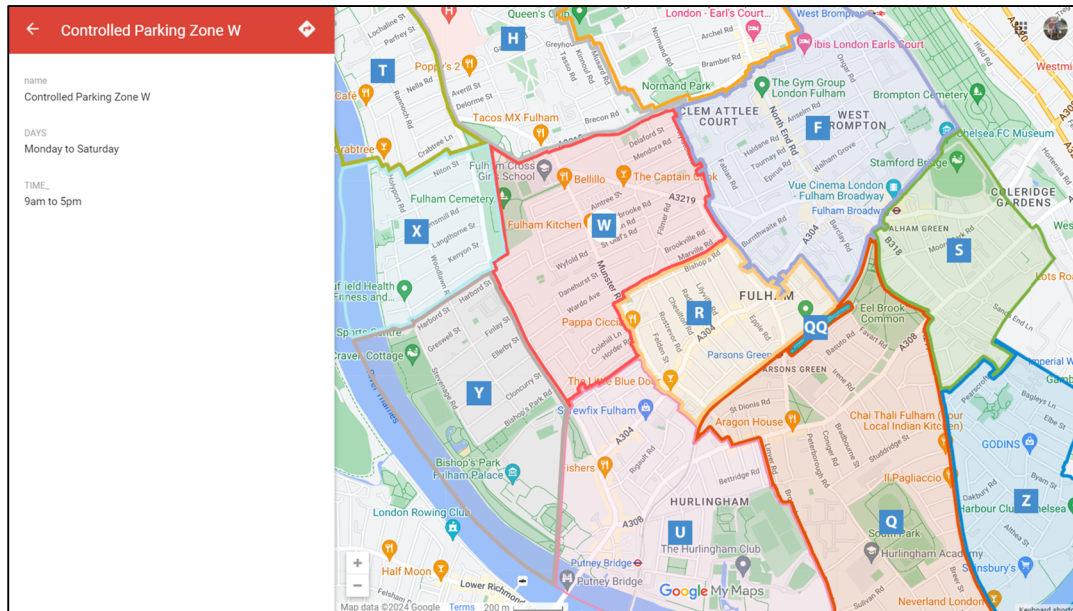

LBHF; Parking Zone, Parking Zone Roads & Charges – December 2024

Parking Zone W

Zone W Roads

Parking zone times and charges

Information about parking zones - when you can park and how much it costs

Parking charges for on-street pay and display bays

RingGo pay-by-phone/e-parking payments:

- Band 1 (0-75g/km CO2) - £2.50 per hour
- Band 2 (76-130g/km CO2) - £3.50 per hour
- Band 3 (131-190g/km CO2) - £4.25 per hour
- Band 4 (191+g/km CO2) - £5 per hour